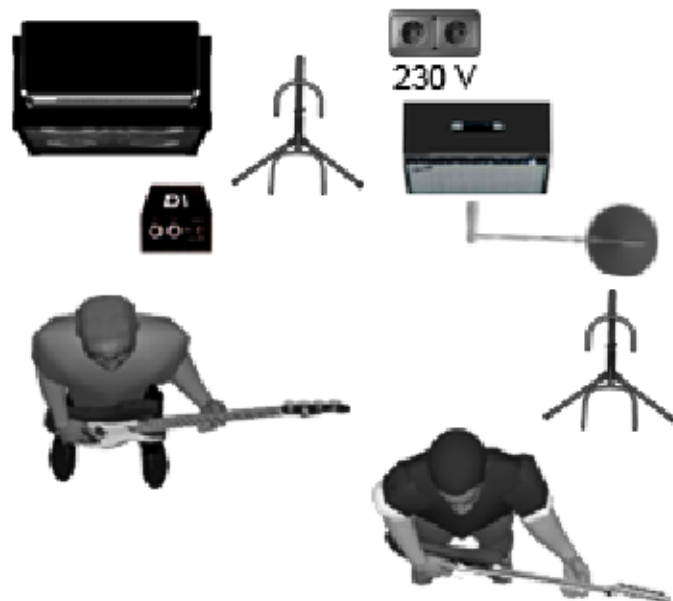

***DRUMSET**

- 20" BASS DRUM
- 5"x14" SNARE
- 12" TOM
- 16" FLOOR TOM
- HH, RIDE AND CRASH STANDS
- HEAVY DUTY DRUM THRONE (please!)

MONITORING MIXES (M)

- MIX 1 -> VOC, KEYS
- MIX 2 -> KEYS, SAX, VOC, BASS, GTR, KICK
- MIX 3 -> KEYS, SAX, VOC, BASS, GTR, KICK, OH
- MIX 4 -> KEYS, KICK, VOC

Please direct all your questions to:

Mike (+30) 6945 982256

INPUT LIST	(NOTES)				-MONITORING-	-BACKLINE-
1. VOC	BETA 58	8. SN	SM57		4 INDEPENDENT	DRUM SET*
2. SAX	PH. POWER	9. OH	CON		RETURNS TO STAGE WITH:	BASS AMP 300WRMS
3. KEYS L	ACTIVE D.I.	10. OH	CON		AT LEAST 2x WEDGE MONITORS	GUITAR TUBE AMP 60W/12"
4. KEYS R	ACTIVE D.I.	11. TOM	SM57		BUT WE NEED 4	KEYBOARD STAND
5. GTR	SM57+STAND	12. F.TOM	SM57			2 X GUITAR STANDS
6. BASS	ACTIVE D.I.					3 X MUSIC STANDS
7. KICK	BETA 52				(12" SPEAKERS / 150WRMS)	