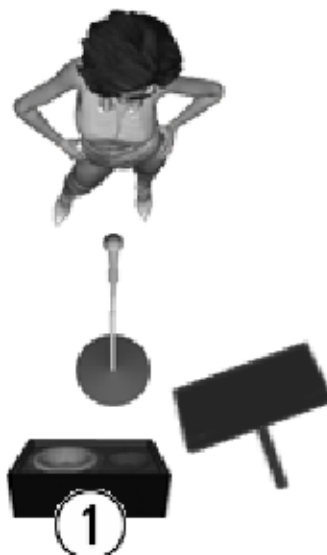

***DRUMSET**

- 20" BASS DRUM
- 5"x14" SNARE
- 12" TOM
- 16" FLOOR TOM
- HH, RIDE AND CRASH STANDS
- HEAVY DUTY DRUM THRONE (please!)

MONITORING MIXES (M)

- MIX 1 -> VOC, KEYS
- MIX 2 -> KEYS, SAX, VOC, BASS, GTR, KICK
- MIX 3 -> KEYS, SAX, VOC, BASS, GTR, KICK, OH
- MIX 4 -> KEYS, KICK, VOC

Please direct all your questions to:

Mike (+30) 6945 982256

INPUT LIST	(NOTES)				-MONITORING-	-BACKLINE-
1. VOC	BETA 58	8. SN	SM57		4 INDEPENDENT	DRUM SET*
2. SAX	PH. POWER	9. OH	CON		RETURNS TO STAGE WITH:	BASS AMP 300WRMS
3. KEYS L	ACTIVE D.I.	10. OH	CON		AT LEAST 2x WEDGE MONITORS	GUITAR TUBE AMP 60W/12"
4. KEYS R	ACTIVE D.I.	11. TOM	SM57		BUT WE NEED 4	KEYBOARD STAND
5. GTR	SM57+STAND	12. F.TOM	SM57			2 X GUITAR STANDS
6. BASS	ACTIVE D.I.					3 X MUSIC STANDS
7. KICK	BETA 52				(12" SPEAKERS / 150WRMS)	